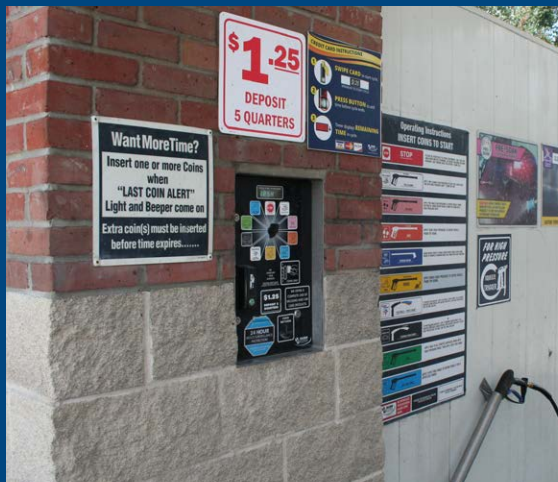

CryptoPay Credit Card System

Save on processing fees by consolidating multiple charges using the CryptoPay Credit Card System!

Designed with unparalleled security, innovation, affordability, and ease of installation, The **CryptoPay Credit Card System** offers a reliable and economical solution to adding credit card systems to your self serve bays, vending islands, and vacuums. This system combines multiple charges from the same customer into one in order to have one processing fee. This simple money saving process is trackable through an online CryptoPay account. CryptoPay has a tested and proven track record of bringing cost-savings, convenience and secure credit card acceptance to your facility for a low startup cost.

Features:

- CryptoPay Credit Card Encryption
- Wireless Card Readers
- Transaction Consolidation
- Affordable & Easy to Install
- Cloud-Based Analytics & Receipts
- Low Start Up Cost
- No Minimum Card Reader Purchase

Available to use on new & existing:

- In Bay Self Serve Meters
- Splash-N-Dash Systems
- Vacuum Units
- Vending Islands

**COLEMAN
HANNA**
CARWASH SYSTEMS LLC

AN O'HANRAHAN COLEMAN COMPANY

5842 W 34th St, Houston, TX 77092
1.800.999.9878 • 1.713.683.9878
www.colemanhanna.com

Find us on Facebook:
[/ColemanHannaCarwash](https://www.facebook.com/ColemanHannaCarwash)

CryptoPay Signage & Receiver

In Bay Instruction Signs

Count Up - Dixmor Timers

CREDIT CARD INSTRUCTIONS

- 1** **SWIPE CARD** to start cycle.
MINIMUM TO START CYCLE
- 2** Timer displays **CYCLE TIME** used.
- 3** **PRESS STOP BUTTON** to end charges.