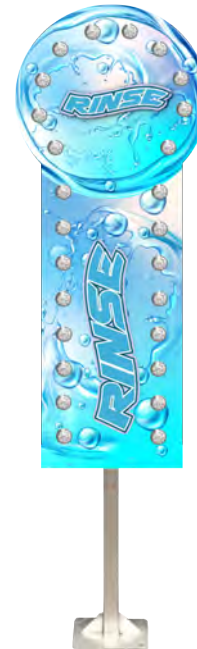

## KEY FEATURES

- 7Ft Tall
- Flashing/
- Mounted on Stainless Steel Post
- Low voltage
- 24vdc comes with ballast
- Flashing LEDs
- Hand held remote
- Chasing LED flashing lights on the Bingo Sign, can be easily programmed
- Attractive graphics

## OVERVIEW

Beautiful Aluminum sign with flashing LED's. A Bingo sign brings attention to the product being dispensed.

Lights are an effective and attractive way to enhance your car wash. Whether you are using on Bingo Signs or Illuminated Arches, rest assured your customers are going to have a great experience! Grow your business and attract new customers. Illuminate your car wash today!

## SPECIFICATIONS

**Lights:** 16 or 26 light option

**Mounting :** stainless steel post, or swivel mount

**Remote:** Changes LED color and the flashing

7FT

Choose from our stock gallery or specify your custom design and message graphics (Additional cost for custom graphics)

Only the graphic will be here- not the light bulb.

DESIGN A

DESIGN B

DESIGN C

DESIGN D

DESIGN E

DESIGN F

DESIGN G