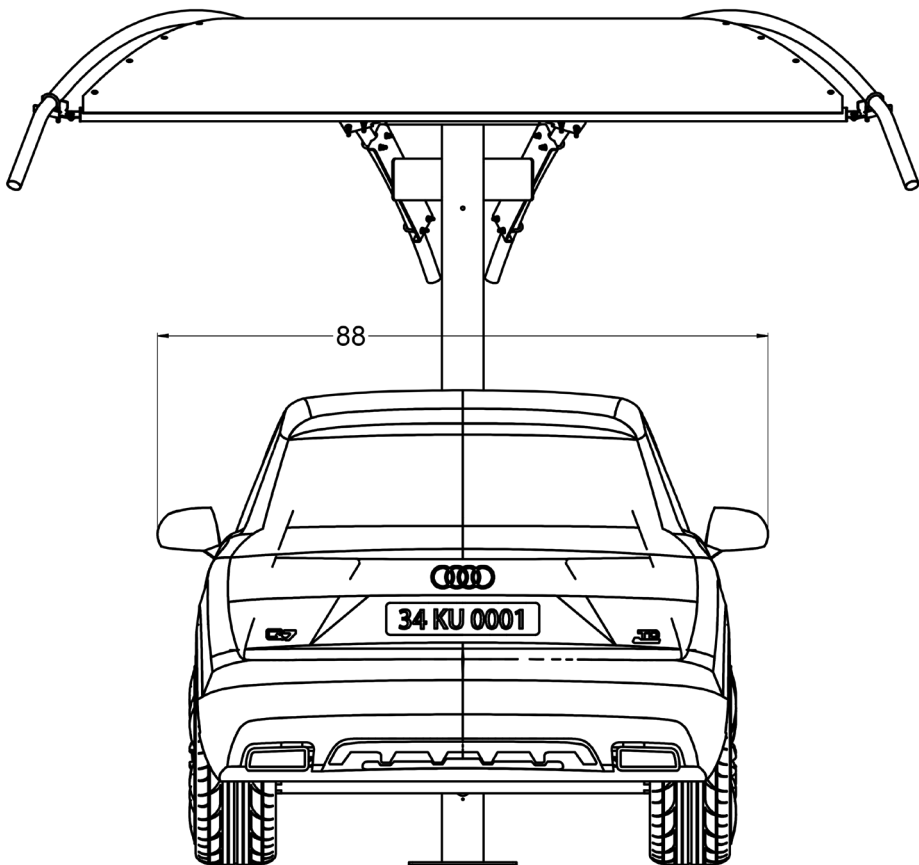

SS V ARCH

Customers are attracted to the colorful SS V Arch because they have the privacy of the V Arch just for them. They are not sharing the vacuum with any other customers. Optional features such as towel baskets, compressed air, and tool holders attract more customers to your site.

ALL STAINLESS-STEEL V-ARCH

- YOUR CHOICE OF COLOR OF SHADE CLOTH
- ALL STAINLESS-STEEL POSTS AND ARCHES
- CAN BE USED WITH A CENTRAL VACUUM SYSTEM OR INDIVIDUAL VACUUMS
- YOUR CHOICE OF COLOR OF LED BENDABLE LIGHTS
- OPTIONAL TOWEL BASKETS, MATT HOLDERS, COMPRESSED AIR, AND VAC TOOL HOLDERS