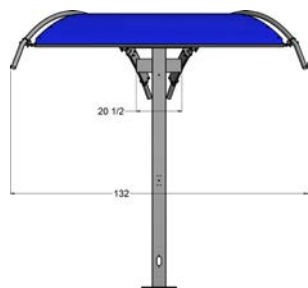

SS V ARCH

Customers are attracted to the colorful SS V Arch because they have the privacy of the V Arch just for them. They are not sharing the vacuum with any other customers. Optional features such as towel baskets, compressed air, and tool holders attract more customers to your site.

ALL STAINLESS-STEEL V-ARCH

- YOUR CHOICE OF COLOR OF SHADE CLOTH
- ALL STAINLESS-STEEL POSTS AND ARCHES
- CAN BE USED WITH A CENTRAL VACUUM SYSTEM OR INDIVIDUAL VACUUMS
- YOUR CHOICE OF COLOR OF LED BENDABLE LIGHTS
- OPTIONAL TOWEL BASKETS, MATT HOLDERS, COMPRESSED AIR, AND VAC TOOL HOLDERS