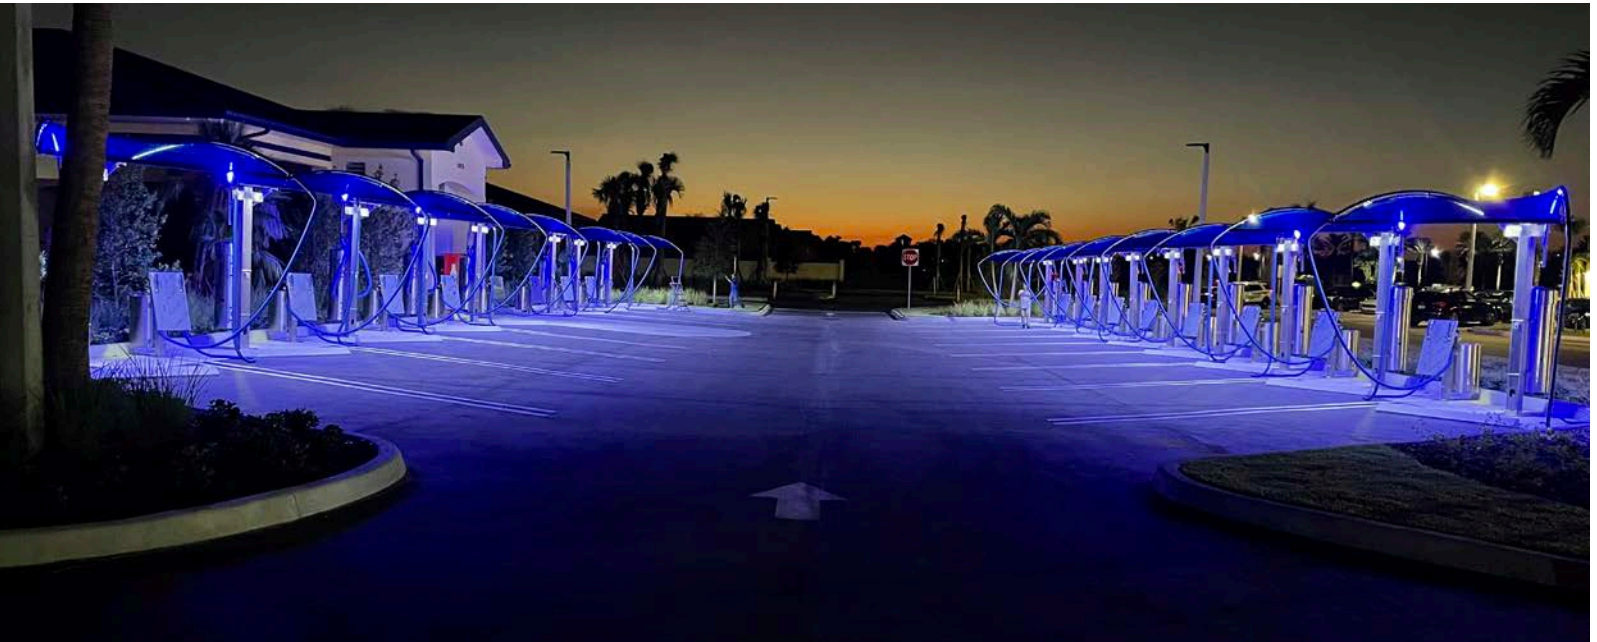

5842 W 34TH ST HOUSTON, TX 77092

SS V ARCH

Customers are attracted to the colorful SS V Arch because they have the privacy of the V Arch just for them. They are not sharing the vacuum with any other customers. Optional features such as towel baskets, compressed air, and tool holders attract more customers to your site.

ALL STAINLESS-STEEL V-ARCH

- YOUR CHOICE OF COLOR OF SHADE CLOTH
- ALL STAINLESS-STEEL POSTS AND ARCHES
- CAN BE USED WITH A CENTRAL VACUUM SYSTEM OR INDIVIDUAL VACUUMS
- YOUR CHOICE OF COLOR OF LED BENDABLE LIGHTS
- OPTIONAL TOWEL BASKETS, MATT HOLDERS, COMPRESSED AIR, AND VAC TOOL HOLDERS