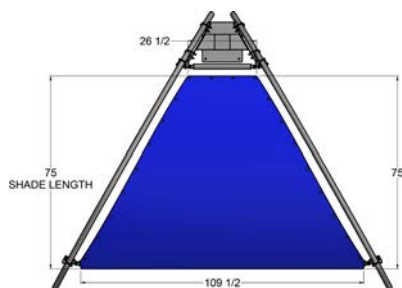

SS V ARCH

Customers are attracted to the colorful SS V Arch because they have the privacy of the V Arch just for them. They are not sharing the vacuum with any other customers. Optional features such as towel baskets, compressed air, and tool holders attract more customers to your site.

ALL STAINLESS-STEEL V-ARCH

- YOUR CHOICE OF COLOR OF SHADE CLOTH
- ALL STAINLESS-STEEL POSTS AND ARCHES
- CAN BE USED WITH A CENTRAL VACUUM SYSTEM OR INDIVIDUAL VACUUMS
- YOUR CHOICE OF COLOR OF LED BENDABLE LIGHTS
- OPTIONAL TOWEL BASKETS, MATT HOLDERS, COMPRESSED AIR, AND VAC TOOL HOLDERS