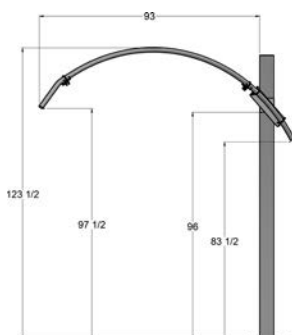

SS V ARCH

Customers are attracted to the colorful SS V Arch because they have the privacy of the V Arch just for them. They are not sharing the vacuum with any other customers. Optional features such as towel baskets, compressed air, and tool holders attract more customers to your site.

ALL STAINLESS-STEEL V-ARCH

- YOUR CHOICE OF COLOR OF SHADE CLOTH
- ALL STAINLESS-STEEL POSTS AND ARCHES
- CAN BE USED WITH A CENTRAL VACUUM SYSTEM OR INDIVIDUAL VACUUMS
- YOUR CHOICE OF COLOR OF LED BENDABLE LIGHTS
- OPTIONAL TOWEL BASKETS, MATT HOLDERS, COMPRESSED AIR, AND VAC TOOL HOLDERS